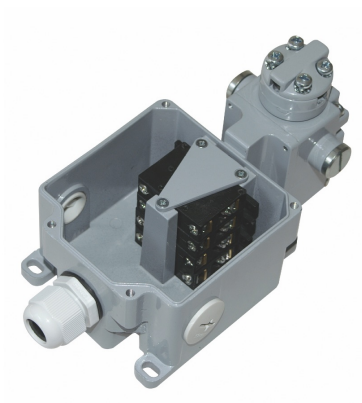

Cross Lever Limit Switches Series Alpha for Hall Cranes

Mechanical Specifications

- 2 or 4 contacts
- 1- or 2-stage switch-off per direction and various other switching diagrams
- Metal housing

Electrical Specifications

- Protection class IP65
- Operating temperature -20°C...+70°C
- Rated voltage 300V