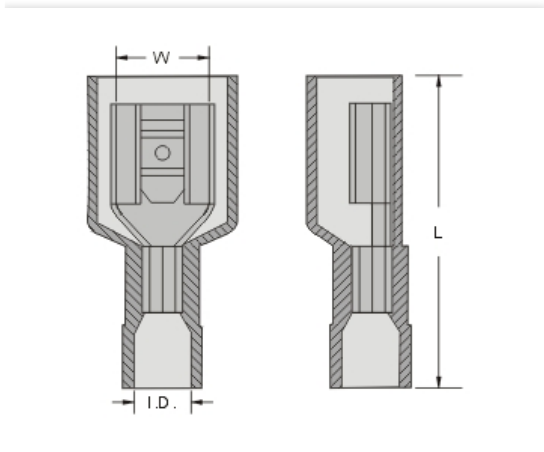

INSULATED FEMALE LUG
PV5.5-7A

Description

Features

Dimensional Drawing

Certification

+ Base Data

Wire Size		AWG : 12-10 DIN mm ² : 4-6
NEMA TAB		6.4 x 0.8
Width (W)		6.6±0.2
Length (L)		24.0±1.5
Inside Diameter (I.D.)		6.0±0.5
Color		Yellow
Material		PVC+Brass
Packing		100pcs