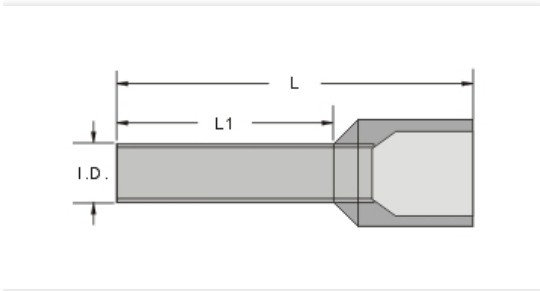

CORD END TERMINAL ET0.25-6LE

Description

Features

German color

Dimensional Drawing

Certification

+ Base Data

Wire Size		AWG : 26 DIN mm ² : 0.25
Color		Light Blue
Inside Diameter (I.D.)		0.75
Copper Tube Length (L1)		6.0
Length (L)		10.0
Material		NYLON66+Copper
Packing		100pcs