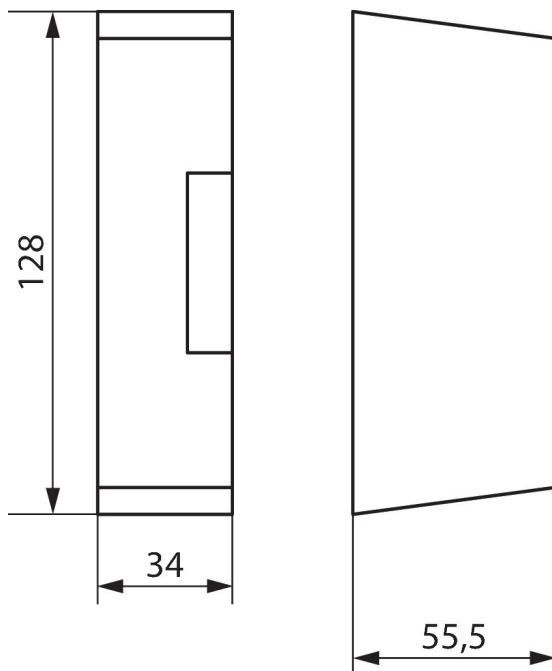

Wall mounting kit 17,5 mm

Item no.: 9070065

theben

Accessories

Others

Description

- Terminal box cover plate for assembly, sealable

Scale drawings

Subject to technical changes and misprints

additional information at: www.theben.de/product/9070065

The load data are determined with exemplary selected illuminants and are therefore typical data due to the large number of available products.