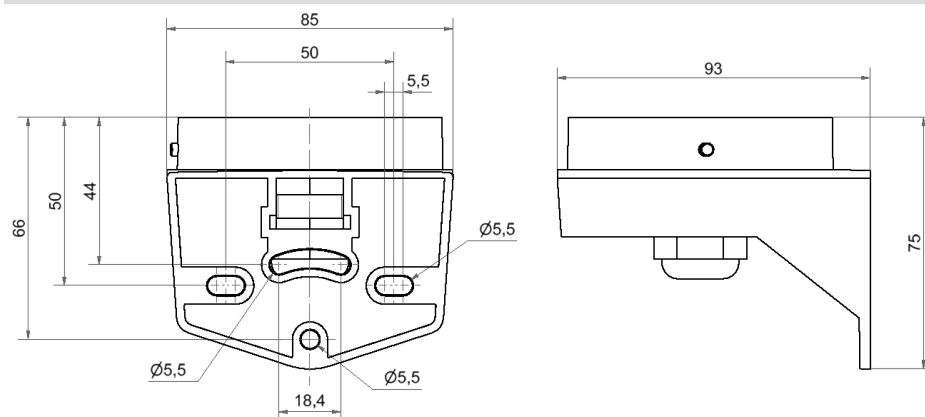

EvoSIGNAL / EvoSIGNAL Accessories

Midi Bracket Cable Gland WM GY

DRAWING

For additional installation and mounting information, refer to the appropriate user guide at www.werma.com. This printed copy is for information only and is subject to alteration.