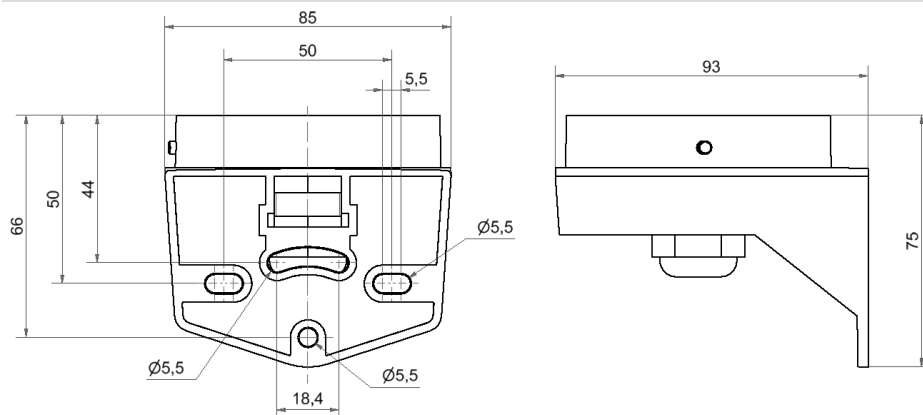

EvoSIGNAL / EvoSIGNAL Accessories

Midi Bracket Cable Gland WM GY

DRAWING

For additional installation and mounting information, refer to the appropriate user guide at www.werma.com. This printed copy is for information only and is subject to alteration.