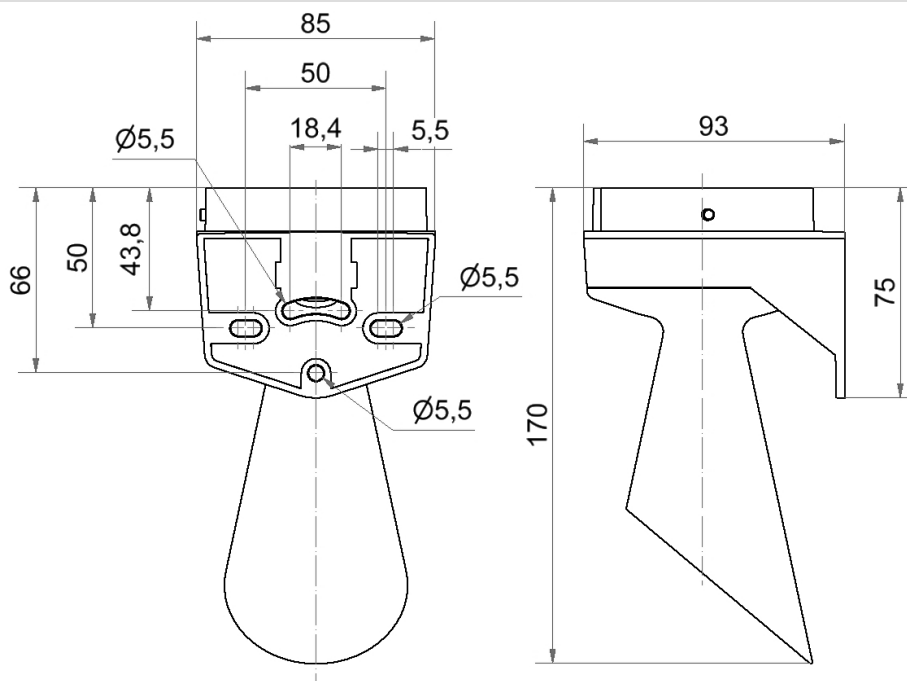

EvoSIGNAL / EvoSIGNAL Accessories

Midi Horn Bracket WM GY

DRAWING

For additional installation and mounting information, refer to the appropriate user guide at www.werma.com. This printed copy is for information only and is subject to alteration.