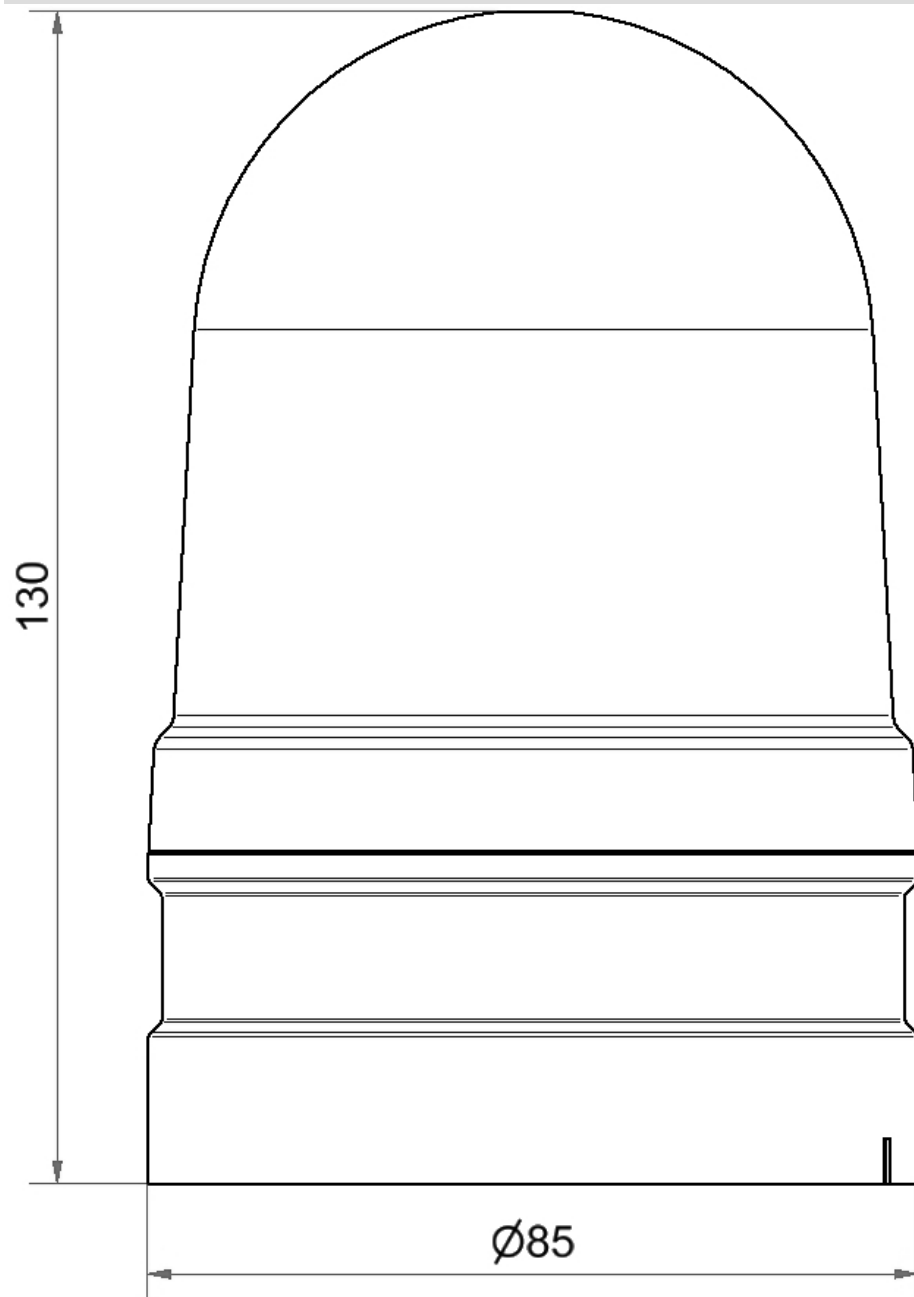

Midi free-standing Beacons / EvoSIGNAL

Midi Rotating 12/24V AC/DC YE

DRAWING

For additional installation and mounting information, refer to the appropriate user guide at www.werma.com. This printed copy is for information only and is subject to alteration.