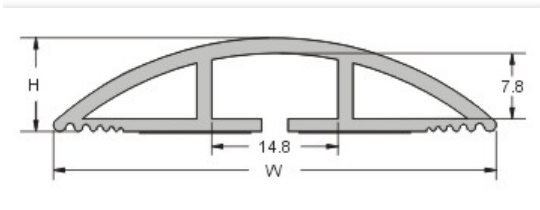

SOFT WIRING DUCT SRD-501MW

Description

Features

- Material: Flexible PVC with adhesive tape.
- Color: Milk.
- Soft pvc products, packed in roll for easy storage.
- Cut to required length for temporary wiring or permanent application. With adhesives tape. Cloth adhesive and foam sdhesive are available.

Dimensional Drawing

Certification

+ Base Data

Width (W)		50.8
Height (H)		11.6
Length (L)		1M
Material		PVC
Color		Milk
Certification		RoHS