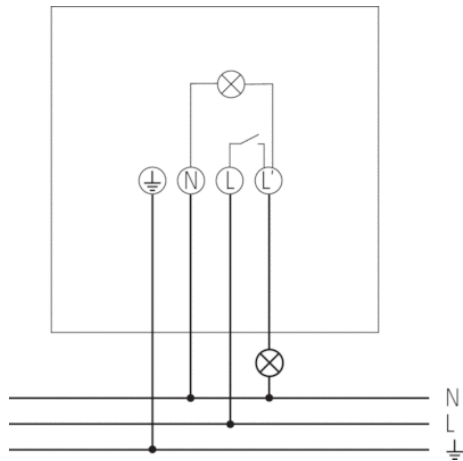

Description

- LED spotlight with motion detector
- 1 LED spot with 32 W (equivalent to 230 W Halogen spotlight)
- Suitable for outdoor use
- Automatic lighting control based on presence and brightness
- Additional light switch output (relay 230 V AC)
- 180° detection angle at a detection range of 12 m
- Additional creep under protection with 220° detection angle at a detection range of 1 m
- Sensor head can be turned by $\pm 90^\circ$ horizontally
- Spotlight can be swivelled $\pm 90^\circ$ horizontally, and adjusted 55° downwards
- Area limit via lens attachment
- Single-handed plug-in installation
- Instant start-up possible via factory preset
- Adjustable lux value and switch-off delay
- Settings can be changed without tools
- Optional purely twilight-dependent control
- Master/master switching
- Additional spacer included. For flexible installation (cable entry below, side, top and more space for cables) and an increased angle of rotation for spotlight
- Not suitable for dimming application

Article number: 1020975

Connection example

Detection range

Mounting height (A)	Head on to (r)	Diagonally (t)
2 m	5 m	12 m
2,5 m	5 m	12 m
3 m	5 m	10 m
3,5 m	3 m	9 m
4 m	3 m	7 m

Scale drawings