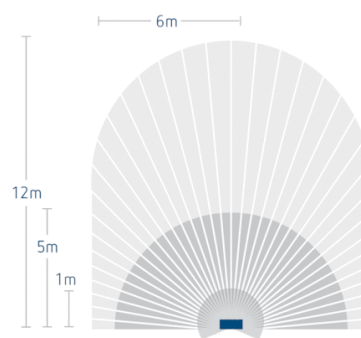

Description

- LED spotlight with motion detector
- 1 LED spot with 32 W (equivalent to 230 W Halogen spotlight)
- Suitable for outdoor use
- Automatic lighting control based on presence and brightness
- Additional light switch output (relay 230 V AC)
- 180° detection angle at a detection range of 12 m
- Additional creep under protection with 220° detection angle at a detection range of 1 m
- Sensor head can be turned by $\pm 90^\circ$ horizontally
- Spotlight can be swivelled $\pm 90^\circ$ horizontally, and adjusted 55° downwards
- Area limit via lens attachment
- Single-handed plug-in installation
- Instant start-up possible via factory preset
- Adjustable lux value and switch-off delay
- Settings can be changed without tools
- Optional purely twilight-dependent control
- Master/master switching
- Additional spacer included. For flexible installation (cable entry below, side, top and more space for cables) and an increased angle of rotation for spotlight
- Not suitable for dimming application

Article number: 1020975

Connection example

Detection range

Mounting height (A)	Head on to (r)	Diagonally (t)
2 m	5 m	12 m
2,5 m	5 m	12 m
3 m	5 m	10 m
3,5 m	3 m	9 m
4 m	3 m	7 m

Scale drawings