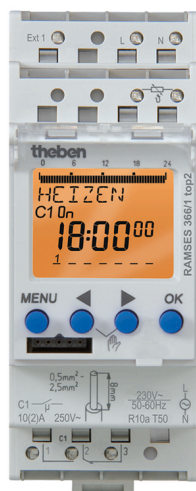

Description

- Digital clock thermostat with a low profile design for time-dependent monitoring and control of room temperature
- Zone control, 1 zone
- 1 external temperature sensor required
- Daily/weekly program can be set to the minute
- Date-controlled holiday program
- Programming displayed graphically by a bar arrangement in the LCD
- Fully automatic summer/winter-time correction
- Manual switching pre-selection and operation mode selector for: Automatic mode, comfort mode, reduction mode, frost protection mode
- PIN coding
- DuoFix spring terminals
- Text-oriented user guidance in display
- Interface for OBELISK top2 memory card (Copying of programs)

Technical data

Operating voltage	230 V AC
Frequency	50 – 60 Hz
Type of connection	DuoFix spring terminals
Type of contact	Changeover contact
Switching capacity	10 A (at 250 V AC, $\cos \varphi = 1$), 2 A (at 250 V AC, $\cos \varphi = 0.6$)
Setting range temperature	+6 °C ... +30 °C
Time basis	Quartz
Program	Weekly program, Daily program, Holiday program
Number of memory locations	42
External inputs	1
Time accuracy at 25 °C	$\leq \pm 0.25$ s/day (quartz)
Power reserve	10 years
Stand-by consumption	1,3 W
Installation type	DIN rail
Width	2 modules
Type of protection	IP 20
Protection class	II

Connection example

Scale drawings

Accessories

Actuator ALPHA 5 230 V

- Article number: 9070441
[Details ▶ www.theben.de](http://www.theben.de)

Actuator ALPHA 5 24 V

- Article number: 9070442
[Details ▶ www.theben.de](http://www.theben.de)

Wall mounting kit 35 mm

- Article number: 9070064
[Details ▶ www.theben.de](http://www.theben.de)

Memory card OBELISK top2

- Article number: 9070404
[Details ▶ www.theben.de](http://www.theben.de)

Front panel kit