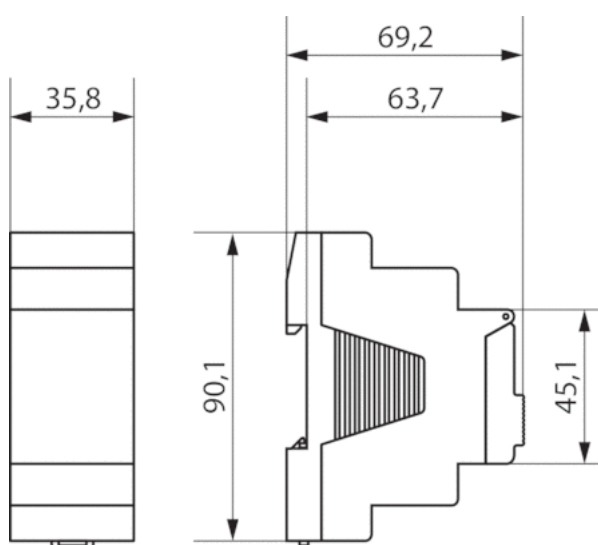

Description

- Digital clock thermostat with a low profile design for time-dependent monitoring and control of room temperature
- Zone control, 1 zone
- 1 external temperature sensor required
- Daily/weekly program can be set to the minute
- Date-controlled holiday program
- Programming displayed graphically by a bar arrangement in the LCD
- Fully automatic summer/winter-time correction
- Manual switching pre-selection and operation mode selector for: Automatic mode, comfort mode, reduction mode, frost protection mode
- PIN coding
- DuoFix spring terminals
- Text-oriented user guidance in display
- Interface for OBELISK top2 memory card (Copying of programs)

Technical data

Operating voltage	230 V AC
Frequency	50 – 60 Hz
Type of connection	DuoFix spring terminals
Type of contact	Changeover contact
Switching capacity	10 A (at 250 V AC, $\cos \varphi = 1$), 2 A (at 250 V AC, $\cos \varphi = 0.6$)
Setting range temperature	+6 °C ... +30 °C
Time basis	Quartz
Program	Weekly program, Daily program, Holiday program
Number of memory locations	42
External inputs	1
Time accuracy at 25 °C	$\leq \pm 0.25$ s/day (quartz)
Power reserve	10 years
Stand-by consumption	1,3 W
Installation type	DIN rail
Width	2 modules
Type of protection	IP 20
Protection class	II

Connection example

Scale drawings

Accessories

Actuator ALPHA 5 230 V

- Article number: 9070441
[Details ▶ www.theben.de](http://www.theben.de)

Actuator ALPHA 5 24 V

- Article number: 9070442
[Details ▶ www.theben.de](http://www.theben.de)