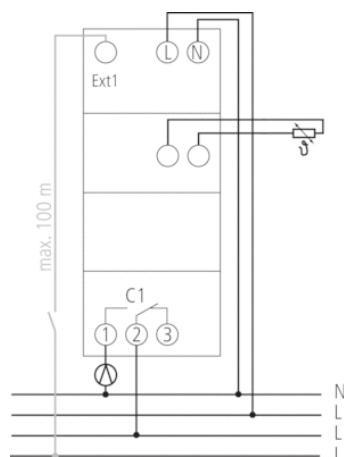

Description

- Digital clock thermostat with a low profile design for time-dependent monitoring and control of room temperature
- Zone control, 1 zone
- 1 external temperature sensor required
- Daily/weekly program can be set to the minute
- Date-controlled holiday program
- Programming displayed graphically by a bar arrangement in the LCD
- Fully automatic summer/winter-time correction
- Manual switching pre-selection and operation mode selector for: Automatic mode, comfort mode, reduction mode, frost protection mode
- PIN coding
- DuoFix spring terminals
- Text-oriented user guidance in display
- Interface for OBELISK top2 memory card (Copying of programs)

Technical data

Operating voltage	230 V AC
Frequency	50 – 60 Hz
Type of connection	DuoFix spring terminals
Type of contact	Changeover contact
Switching capacity	10 A (at 250 V AC, $\cos \varphi = 1$), 2 A (at 250 V AC, $\cos \varphi = 0.6$)
Setting range temperature	+6 °C ... +30 °C
Time basis	Quartz
Program	Weekly program, Daily program, Holiday program
Number of memory locations	42
External inputs	1
Time accuracy at 25 °C	$\leq \pm 0.25$ s/day (quartz)
Power reserve	10 years
Stand-by consumption	1,3 W
Installation type	DIN rail
Width	2 modules
Type of protection	IP 20
Protection class	II

Connection example

Scale drawings

Accessories

Actuator ALPHA 5 230 V

- Article number: 9070441
[Details ▶ www.theben.de](http://www.theben.de)

Actuator ALPHA 5 24 V

- Article number: 9070442
[Details ▶ www.theben.de](http://www.theben.de)