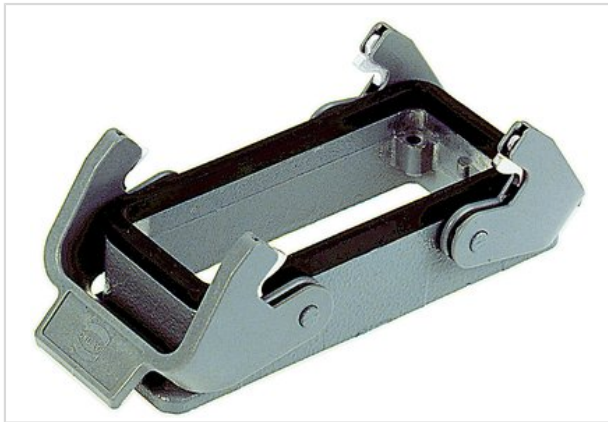

Han B Base Panel 2 Levers

Part number	09 30 024 0301
Specification	Han B Base Panel 2 Levers
HARTING eCatalogue	https://b2b.harting.com/09300240301

Identification

Category	Hoods/Housings
Series of hoods/housings	Han [®] B
Type of hood/housing	Bulkhead mounted housings
Type	Low construction

Version

Locking type	Double locking lever
Han-Easy Lock [®]	Yes
Size	24 B
Field of application	Standard hoods/housings for industrial connectors

Technical characteristics

Limiting temperature	-40 ... +125 °C
Degree of protection acc. to IEC 60529	IP65
Type rating acc. to UL 50 / UL 50E	4
	4X
	12

Material properties

Material (hood/housing)	Aluminium die-cast
Surface (hood/housing)	Powder-coated
Colour (hood/housing)	RAL 7037 (dust grey)
Material (seal)	NBR
Material (locking)	Polycarbonate
	Stainless steel
Colour (locking)	RAL 7037 (dust grey)
Material flammability class acc. to UL 94 (locking levers)	V-0
RoHS	compliant
ELV status	compliant