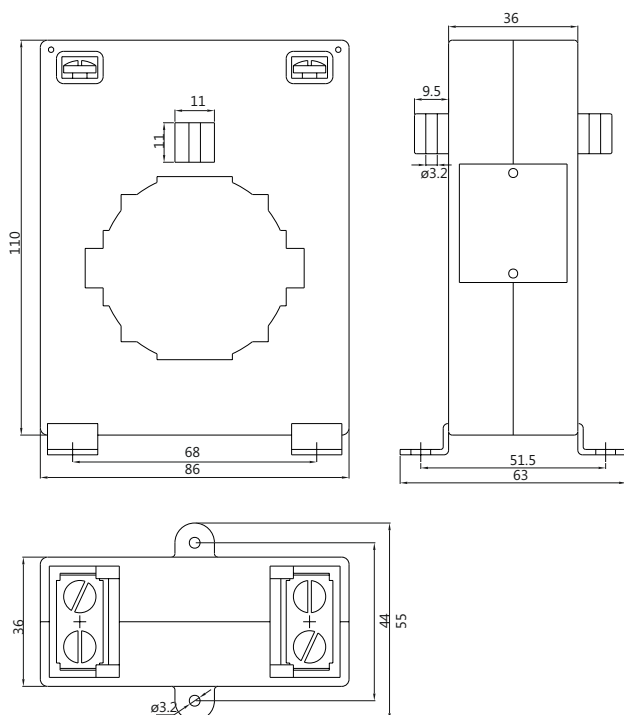

Current Transformers Narrow profile

NEW

TU60PS

| Secondary Current | | 5A | |
|-------------------|---------------|-----------|-----|
| Bus-Bar (mm) | | 60 X 10 | |
| Cable (mm) | | 50 Ø | |
| Accuracy Class | | 0.5 | 1 |
| Primary Current A | Ordering Code | Burden VA | |
| 400 | TU60PS80 | 5 | 5 |
| 500 | TU60PS100 | 5 | 7,5 |
| 600 | TU60PS120 | 5 | 7,5 |
| 750 | TU60PS150 | 5 | 7,5 |
| 800 | TU60PS160 | 7,5 | 10 |
| 1000 | TU60PS200 | 10 | 15 |
| 1200 | TU60PS240 | 15 | 20 |
| 1500 | TU60PS300 | 15 | 20 |
| 1600 | TU60PS320 | 15 | 20 |

| | |
|---------------|-------------------------------|
| Bus- Bar (mm) | 60 x 10 50 x 20 40 x 40 |
| Cable (mm) | 40 Ø |
| Width (mm) | 86 |
| Height (mm) | 110 |
| Length (mm) | 36 |