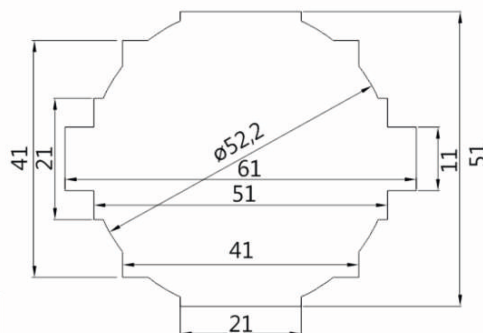

Current Transformers Narrow profile

NEW

TU60PS

| Secondary Current | | 5A | |
|-------------------|---------------|-----------|-----|
| Bus-Bar (mm) | | 60 X 10 | |
| Cable (mm) | | 50 Ø | |
| Accuracy Class | | 0.5 | 1 |
| Primary Current A | Ordering Code | Burden VA | |
| 400 | TU60PS80 | 5 | 5 |
| 500 | TU60PS100 | 5 | 7,5 |
| 600 | TU60PS120 | 5 | 7,5 |
| 750 | TU60PS150 | 5 | 7,5 |
| 800 | TU60PS160 | 7,5 | 10 |
| 1000 | TU60PS200 | 10 | 15 |
| 1200 | TU60PS240 | 15 | 20 |
| 1500 | TU60PS300 | 15 | 20 |
| 1600 | TU60PS320 | 15 | 20 |

| | |
|---------------|-------------------------------|
| Bus- Bar (mm) | 60 x 10 50 x 20 40 x 40 |
| Cable (mm) | 40 Ø |
| Width (mm) | 86 |
| Height (mm) | 110 |
| Length (mm) | 36 |